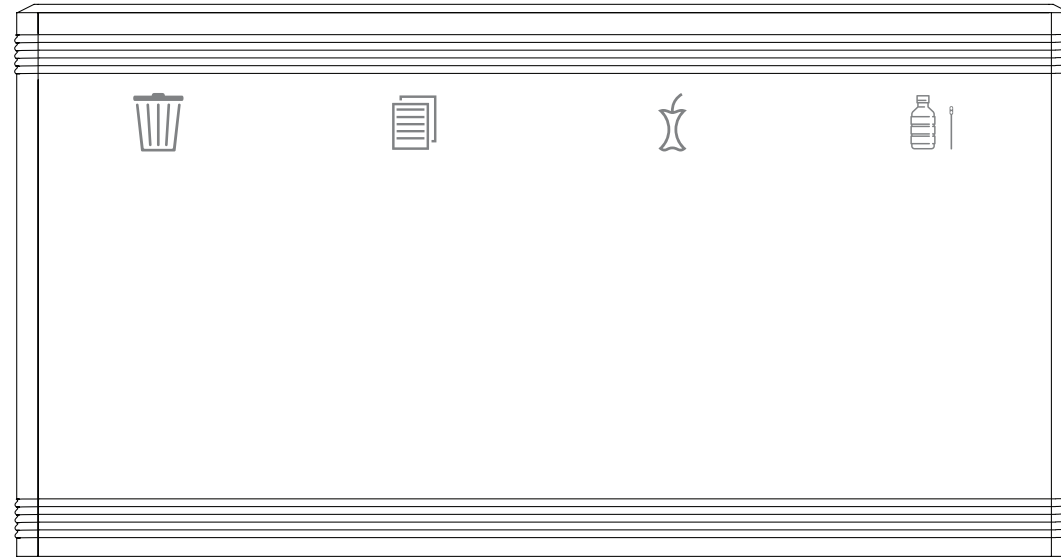

DITCH 4 XL EN

Body:

In white textured finish (van Esch 9310) epoxy coated steel.

Bins:

Plastic, removable, 45 liters, provided per compartment.

Cup holder:

In white textured finish (van Esch 9310) epoxy coated steel, removable, provided per compartment suitable for cups.

Lettering:

In Avery 961 SC - Pearl Grey – PANTONE 434C.

OPTIONS

Round flap for the round departments:

+ € 80,00 per flap

Wheels:

+ € 29,00 per set of 4 pieces

DITCH 4A XL EN