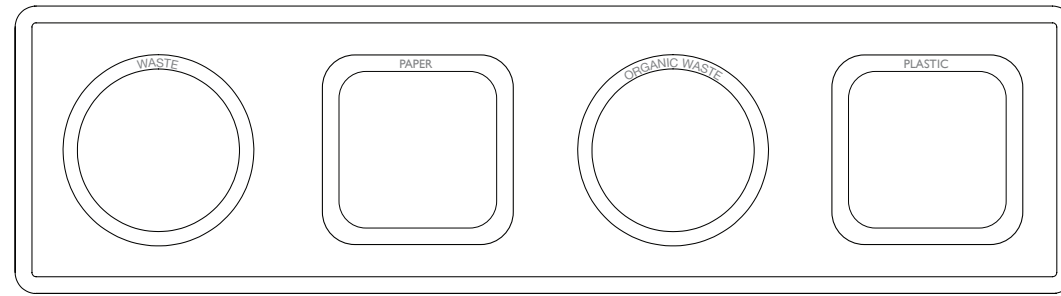

DITCH 4 XL EN

Body:

In white textured finish (van Esch 9310) epoxy coated steel.

Bins:

Plastic, removable, 45 liters, provided per compartment.

Cup holder:

In white textured finish (van Esch 9310) epoxy coated steel, removable, provided per compartment suitable for cups.

Lettering:

In Avery 961 SC - Pearl Grey – PANTONE 434C.

OPTIONS

Round flap for the round departments:

+ € 80,00 per flap

Wheels:

+ € 29,00 per set of 4 pieces

DITCH 4A XL EN