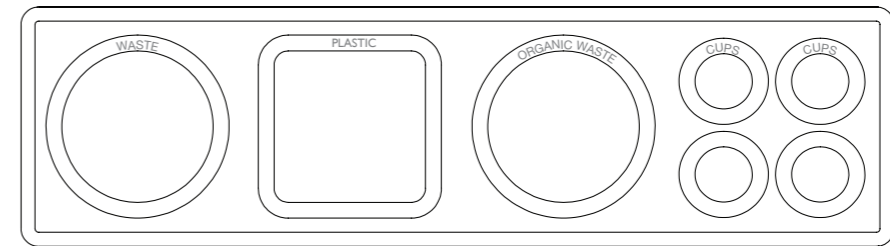

DITCH 4 EN

Body:
 In white textured finish (van Esch 9310) epoxy coated steel.
Bins:
 Plastic, removable, 30 liters, provided per compartment.
Cup holder:
 In white textured finish (van Esch 9310) epoxy coated steel,
 removable, provided per compartment suitable for cups.
Lettering:
 In Avery 961 SC - Pearl Grey – PANTONE 434C.

OPTIONS

Round flap for the round departments:
 + € 80,00 per flap

Wheels:
 + € 29,00 per set of 4 pieces

DITCH 4A EN
 Text: WASTE – PAPER – ORGANIC WASTE – PLASTIC

DITCH 4B EN
 Text: WASTE – PAPER – PLASTIC – CUPS

DITCH 4C EN
 Text: WASTE – PAPER – ORGANIC WASTE – CUPS

DITCH 4D EN
 Text: WASTE – PLASTIC – ORGANIC WASTE – CUPS