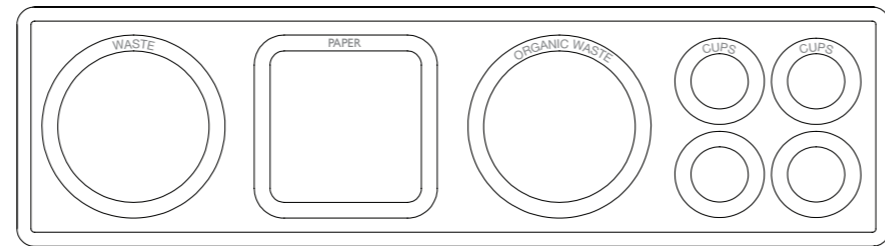

DITCH 4 EN

Body:
 In white textured finish (van Esch 9310) epoxy coated steel.
Bins:
 Plastic, removable, 30 liters, provided per compartment.
Cup holder:
 In white textured finish (van Esch 9310) epoxy coated steel,
 removable, provided per compartment suitable for cups.
Lettering:
 In Avery 961 SC - Pearl Grey – PANTONE 434C.

OPTIONS

Round flap for the round departments:
 + € 80,00 per flap

Wheels:
 + € 29,00 per set of 4 pieces

DITCH 4A EN
 Text: WASTE – PAPER – ORGANIC WASTE – PLASTIC

DITCH 4B EN
 Text: WASTE – PAPER – PLASTIC – CUPS

DITCH 4C EN
 Text: WASTE – PAPER – ORGANIC WASTE – CUPS

DITCH 4D EN
 Text: WASTE – PLASTIC – ORGANIC WASTE – CUPS