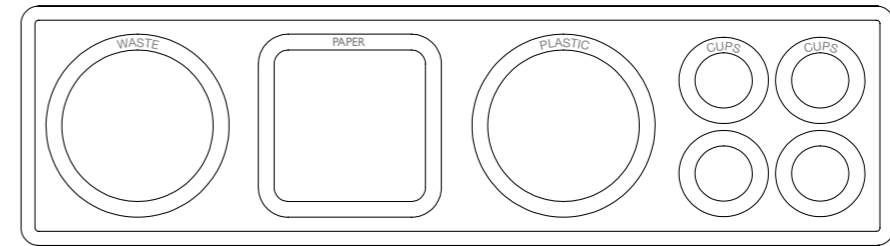

DITCH 4 EN

Body:
 In white textured finish (van Esch 9310) epoxy coated steel.
Bins:
 Plastic, removable, 30 liters, provided per compartment.
Cup holder:
 In white textured finish (van Esch 9310) epoxy coated steel,
 removable, provided per compartment suitable for cups.
Lettering:
 In Avery 961 SC - Pearl Grey – PANTONE 434C.

OPTIONS

Round flap for the round departments:
 + € 80,00 per flap

Wheels:
 + € 29,00 per set of 4 pieces

DITCH 4A EN
 Text: WASTE – PAPER – ORGANIC WASTE – PLASTIC

DITCH 4B EN
 Text: WASTE – PAPER – PLASTIC – CUPS

DITCH 4C EN
 Text: WASTE – PAPER – ORGANIC WASTE – CUPS

DITCH 4D EN
 Text: WASTE – PLASTIC – ORGANIC WASTE – CUPS