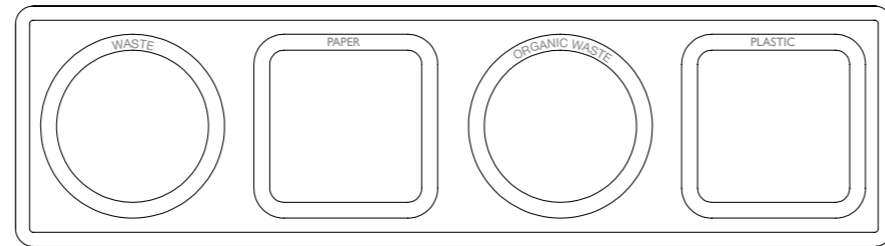

DITCH 4 EN

Body:
 In white textured finish (van Esch 9310) epoxy coated steel.
Bins:
 Plastic, removable, 30 liters, provided per compartment.
Cup holder:
 In white textured finish (van Esch 9310) epoxy coated steel,
 removable, provided per compartment suitable for cups.
Lettering:
 In Avery 961 SC - Pearl Grey – PANTONE 434C.

OPTIONS

Round flap for the round departments:
 + € 80,00 per flap

Wheels:
 + € 29,00 per set of 4 pieces

DITCH 4A EN
 Text: WASTE – PAPER – ORGANIC WASTE – PLASTIC

DITCH 4B EN
 Text: WASTE – PAPER – PLASTIC – CUPS

DITCH 4C EN
 Text: WASTE – PAPER – ORGANIC WASTE – CUPS

DITCH 4D EN
 Text: WASTE – PLASTIC – ORGANIC WASTE – CUPS