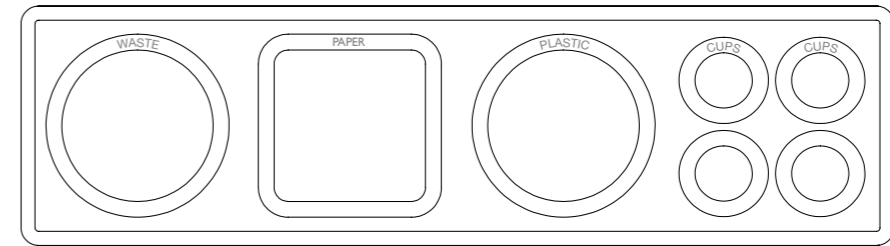

DITCH 4 EN

Body:
 In white textured finish (van Esch 9310) epoxy coated steel.
Bins:
 Plastic, removable, 30 liters, provided per compartment.
Cup holder:
 In white textured finish (van Esch 9310) epoxy coated steel,
 removable, provided per compartment suitable for cups.
Lettering:
 In Avery 961 SC - Pearl Grey – PANTONE 434C.

OPTIONS

Round flap for the round departments:
 + € 75,00 per flap

Wheels:
 + € 27,00 per set of 4 pieces

DITCH 4A EN
 Text: WASTE – PAPER – ORGANIC WASTE – PLASTIC

DITCH 4B EN
 Text: WASTE – PAPER – PLASTIC – CUPS

DITCH 4C EN
 Text: WASTE – PAPER – ORGANIC WASTE – CUPS

DITCH 4D EN
 Text: WASTE – PLASTIC – ORGANIC WASTE – CUPS