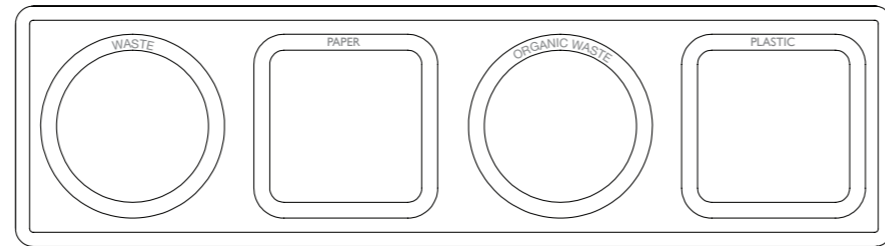

DITCH 4 EN

Body:
 In white textured finish (van Esch 9310) epoxy coated steel.
Bins:
 Plastic, removable, 30 liters, provided per compartment.
Cup holder:
 In white textured finish (van Esch 9310) epoxy coated steel,
 removable, provided per compartment suitable for cups.
Lettering:
 In Avery 961 SC - Pearl Grey – PANTONE 434C.

OPTIONS

Round flap for the round departments:
 + € 75,00 per flap

Wheels:
 + € 27,00 per set of 4 pieces

DITCH 4A EN
 Text: WASTE – PAPER – ORGANIC WASTE – PLASTIC

DITCH 4B EN
 Text: WASTE – PAPER – PLASTIC – CUPS

DITCH 4C EN
 Text: WASTE – PAPER – ORGANIC WASTE – CUPS

DITCH 4D EN
 Text: WASTE – PLASTIC – ORGANIC WASTE – CUPS