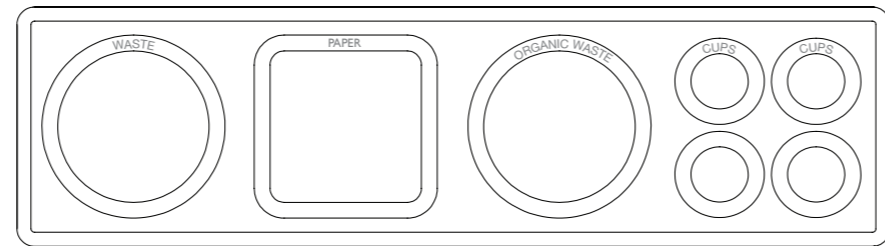

DITCH 4 EN

Body:
 In white textured finish (van Esch 9310) epoxy coated steel.
Bins:
 Plastic, removable, 30 liters, provided per compartment.
Cup holder:
 In white textured finish (van Esch 9310) epoxy coated steel,
 removable, provided per compartment suitable for cups.
Lettering:
 In Avery 961 SC - Pearl Grey – PANTONE 434C.

OPTIONS

Round flap for the round departments:
 + € 75,00 per flap

Wheels:
 + € 27,00 per set of 4 pieces

DITCH 4A EN
 Text: WASTE – PAPER – ORGANIC WASTE – PLASTIC

DITCH 4B EN
 Text: WASTE – PAPER – PLASTIC – CUPS

DITCH 4C EN
 Text: WASTE – PAPER – ORGANIC WASTE – CUPS

DITCH 4D EN
 Text: WASTE – PLASTIC – ORGANIC WASTE – CUPS