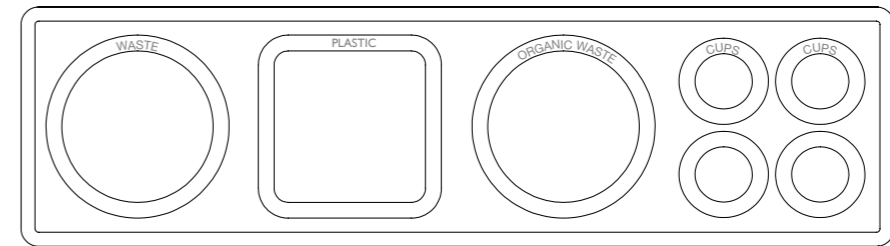

DITCH 4 EN

Body:
 In white textured finish (van Esch 9310) epoxy coated steel.
Bins:
 Plastic, removable, 30 liters, provided per compartment.
Cup holder:
 In white textured finish (van Esch 9310) epoxy coated steel,
 removable, provided per compartment suitable for cups.
Lettering:
 In Avery 961 SC - Pearl Grey – PANTONE 434C.

OPTIONS

Round flap for the round departments:
 + € 75,00 per flap

Wheels:
 + € 27,00 per set of 4 pieces

DITCH 4A EN
 Text: WASTE – PAPER – ORGANIC WASTE – PLASTIC

DITCH 4B EN
 Text: WASTE – PAPER – PLASTIC – CUPS

DITCH 4C EN
 Text: WASTE – PAPER – ORGANIC WASTE – CUPS

DITCH 4D EN
 Text: WASTE – PLASTIC – ORGANIC WASTE – CUPS