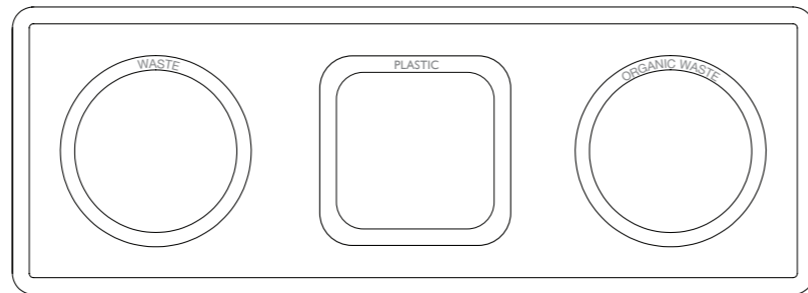

DITCH 3 XL EN

Body:
 In white textured finish (van Esch 9310) epoxy coated steel.
Bins:
 Plastic, removable, 45 liters, provided per compartment.
Lettering:
 In Avery 961 SC - Pearl Grey – PANTONE 434C.

OPTIONS

Round flap for the round departments:
 + € 80,00 per flap
Wheels:
 + € 29,00 per set of 4 pieces

DITCH 3A XL EN
 Text: WASTE – PAPER – PLASTIC

DITCH 3C XL EN
 Text: WASTE – PAPER – ORGANIC WASTE

DITCH 3D XL EN
 Text: WASTE – PLASTIC – ORGANIC WASTE