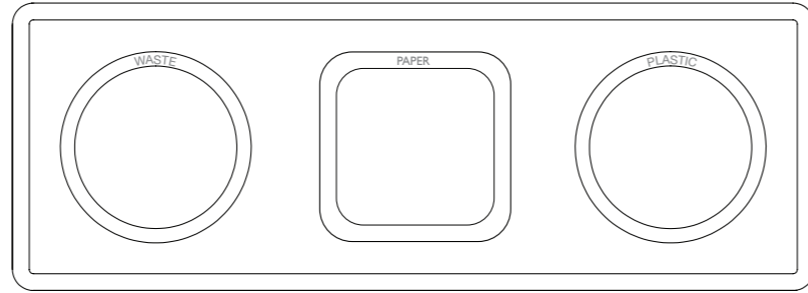

DITCH 3 XL EN

Body:
 In white textured finish (van Esch 9310) epoxy coated steel.
Bins:
 Plastic, removable, 45 liters, provided per compartment.
Lettering:
 In Avery 961 SC - Pearl Grey – PANTONE 434C.

OPTIONS

Round flap for the round departments:
 + € 80,00 per flap
Wheels:
 + € 29,00 per set of 4 pieces

DITCH 3A XL EN
 Text: WASTE – PAPER – PLASTIC

DITCH 3C XL EN
 Text: WASTE – PAPER – ORGANIC WASTE

DITCH 3D XL EN
 Text: WASTE – PLASTIC – ORGANIC WASTE