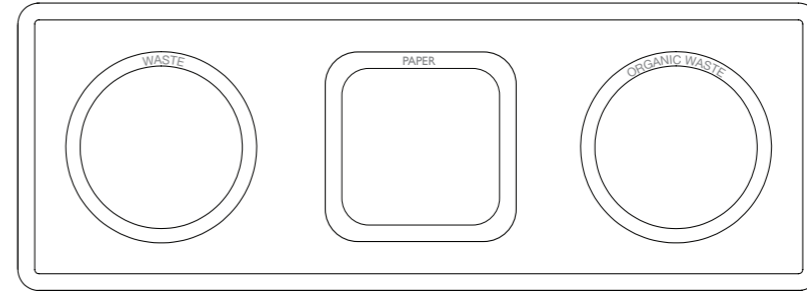

DITCH 3 XL EN

Body:
 In white textured finish (van Esch 9310) epoxy coated steel.
Bins:
 Plastic, removable, 45 liters, provided per compartment.
Lettering:
 In Avery 961 SC - Pearl Grey – PANTONE 434C.

OPTIONS

Round flap for the round departments:
 + € 80,00 per flap
Wheels:
 + € 29,00 per set of 4 pieces

DITCH 3A XL EN
 Text: WASTE – PAPER – PLASTIC

DITCH 3C XL EN
 Text: WASTE – PAPER – ORGANIC WASTE

DITCH 3D XL EN
 Text: WASTE – PLASTIC – ORGANIC WASTE