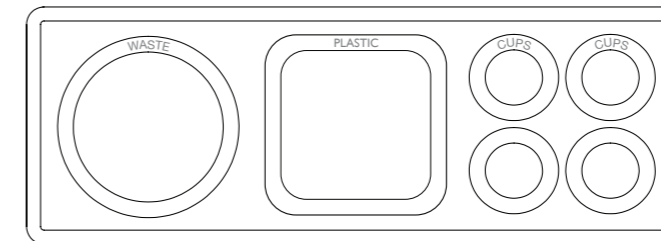

DITCH 3 EN

Body:
 In white textured finish (van Esch 9310) epoxy coated steel.
Bins:
 Plastic, removable, 30 liters, provided per compartment.
Cup holder:
 In white textured finish (van Esch 9310) epoxy coated steel,
 removable, provided per compartment suitable for cups.
Lettering:
 In Avery 961 SC - Pearl Grey – PANTONE 434C.

OPTIONS

Round flap for the round departments:
 + € 80,00 per flap

Wheels:
 + € 29,00 per set of 4 pieces

DITCH 3A EN
 Text: WASTE – PAPER – PLASTIC

DITCH 3B EN
 Text: WASTE – PAPER – CUPS

DITCH 3C EN
 Text: WASTE – PAPER – ORGANIC WASTE

DITCH 3D EN
 Text: WASTE – PLASTIC – ORGANIC WASTE

DITCH 3E EN
 Text: WASTE – PLASTIC – CUPS