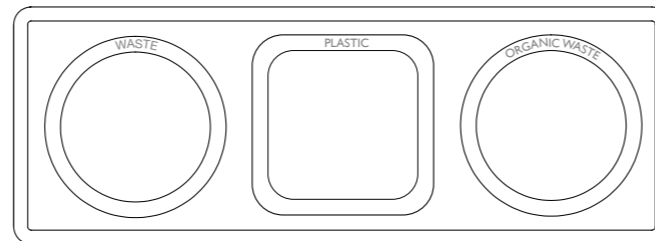

DITCH 3 EN

Body:
 In white textured finish (van Esch 9310) epoxy coated steel.
Bins:
 Plastic, removable, 30 liters, provided per compartment.
Cup holder:
 In white textured finish (van Esch 9310) epoxy coated steel,
 removable, provided per compartment suitable for cups.
Lettering:
 In Avery 961 SC - Pearl Grey – PANTONE 434C.

OPTIONS

Round flap for the round departments:
 + € 80,00 per flap

Wheels:
 + € 29,00 per set of 4 pieces

DITCH 3A EN
 Text: WASTE – PAPER – PLASTIC

DITCH 3B EN
 Text: WASTE – PAPER – CUPS

DITCH 3C EN
 Text: WASTE – PAPER – ORGANIC WASTE

DITCH 3D EN
 Text: WASTE – PLASTIC – ORGANIC WASTE

DITCH 3E EN
 Text: WASTE – PLASTIC – CUPS