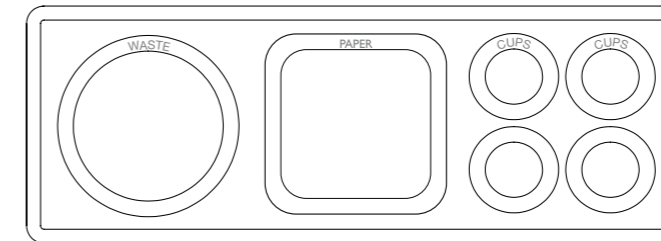

DITCH 3 EN

Body:
 In white textured finish (van Esch 9310) epoxy coated steel.
Bins:
 Plastic, removable, 30 liters, provided per compartment.
Cup holder:
 In white textured finish (van Esch 9310) epoxy coated steel,
 removable, provided per compartment suitable for cups.
Lettering:
 In Avery 961 SC - Pearl Grey – PANTONE 434C.

OPTIONS

Round flap for the round departments:
 + € 80,00 per flap

Wheels:
 + € 29,00 per set of 4 pieces

DITCH 3A EN
 Text: WASTE – PAPER – PLASTIC

DITCH 3B EN
 Text: WASTE – PAPER – CUPS

DITCH 3C EN
 Text: WASTE – PAPER – ORGANIC WASTE

DITCH 3D EN
 Text: WASTE – PLASTIC – ORGANIC WASTE

DITCH 3E EN
 Text: WASTE – PLASTIC – CUPS