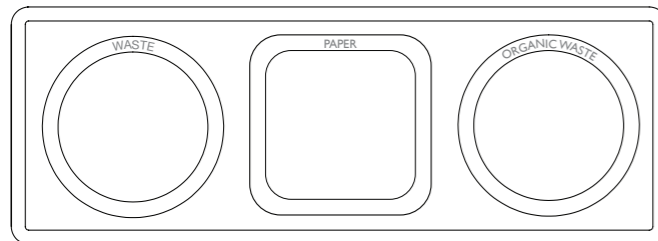

DITCH 3 EN

Body:
 In white textured finish (van Esch 9310) epoxy coated steel.
Bins:
 Plastic, removable, 30 liters, provided per compartment.
Cup holder:
 In white textured finish (van Esch 9310) epoxy coated steel,
 removable, provided per compartment suitable for cups.
Lettering:
 In Avery 961 SC - Pearl Grey – PANTONE 434C.

OPTIONS

Round flap for the round departments:
 + € 80,00 per flap

Wheels:
 + € 29,00 per set of 4 pieces

DITCH 3A EN
 Text: WASTE – PAPER – PLASTIC

DITCH 3B EN
 Text: WASTE – PAPER – CUPS

DITCH 3C EN
 Text: WASTE – PAPER – ORGANIC WASTE

DITCH 3D EN
 Text: WASTE – PLASTIC – ORGANIC WASTE

DITCH 3E EN
 Text: WASTE – PLASTIC – CUPS