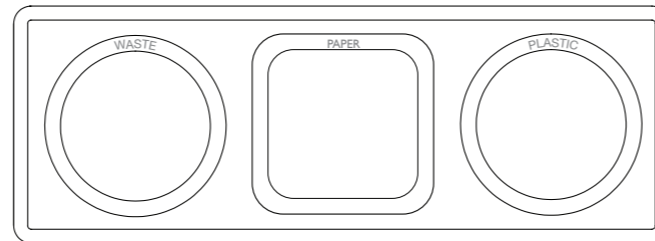

DITCH 3 EN

Body:
 In white textured finish (van Esch 9310) epoxy coated steel.
Bins:
 Plastic, removable, 30 liters, provided per compartment.
Cup holder:
 In white textured finish (van Esch 9310) epoxy coated steel,
 removable, provided per compartment suitable for cups.
Lettering:
 In Avery 961 SC - Pearl Grey – PANTONE 434C.

OPTIONS

Round flap for the round departments:
 + € 80,00 per flap

Wheels:
 + € 29,00 per set of 4 pieces

DITCH 3A EN
 Text: WASTE – PAPER – PLASTIC

DITCH 3B EN
 Text: WASTE – PAPER – CUPS

DITCH 3C EN
 Text: WASTE – PAPER – ORGANIC WASTE

DITCH 3D EN
 Text: WASTE – PLASTIC – ORGANIC WASTE

DITCH 3E EN
 Text: WASTE – PLASTIC – CUPS