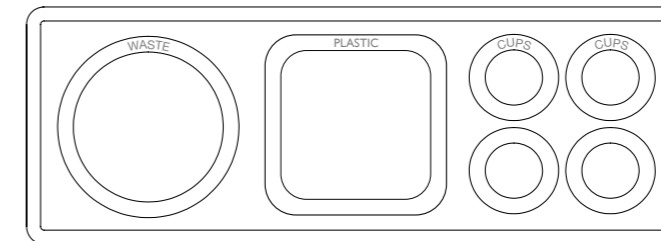

**DITCH 3 EN**

**Body:**  
In white textured finish (van Esch 9310) epoxy coated steel.  
**Bins:**  
Plastic, removable, 30 liters, provided per compartment.  
**Cup holder:**  
In white textured finish (van Esch 9310) epoxy coated steel, removable, provided per compartment suitable for cups.  
**Lettering:**  
In Avery 961 SC - Pearl Grey – PANTONE 434C.

**OPTIONS**

**Round flap for the round departments:**  
+ € 75,00 per flap

**Wheels:**  
+ € 27,00 per set of 4 pieces

**DITCH 3A EN**  
Text: WASTE – PAPER – PLASTIC

**DITCH 3B EN**  
Text: WASTE – PAPER – CUPS

**DITCH 3C EN**  
Text: WASTE – PAPER – ORGANIC WASTE

**DITCH 3D EN**  
Text: WASTE – PLASTIC – ORGANIC WASTE

**DITCH 3E EN**  
Text: WASTE – PLASTIC – CUPS