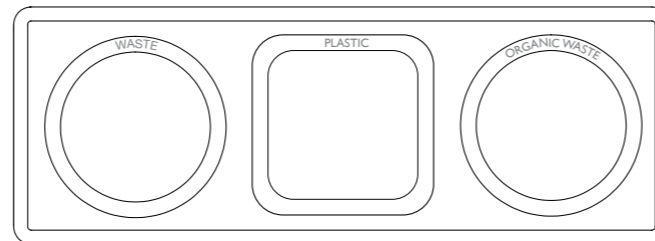

**DITCH 3 EN**

**Body:**  
In white textured finish (van Esch 9310) epoxy coated steel.  
**Bins:**  
Plastic, removable, 30 liters, provided per compartment.  
**Cup holder:**  
In white textured finish (van Esch 9310) epoxy coated steel, removable, provided per compartment suitable for cups.  
**Lettering:**  
In Avery 961 SC - Pearl Grey – PANTONE 434C.

**OPTIONS**

**Round flap for the round departments:**  
+ € 75,00 per flap

**Wheels:**  
+ € 27,00 per set of 4 pieces

**DITCH 3A EN**  
Text: WASTE – PAPER – PLASTIC

**DITCH 3B EN**  
Text: WASTE – PAPER – CUPS

**DITCH 3C EN**  
Text: WASTE – PAPER – ORGANIC WASTE

**DITCH 3D EN**  
Text: WASTE – PLASTIC – ORGANIC WASTE

**DITCH 3E EN**  
Text: WASTE – PLASTIC – CUPS