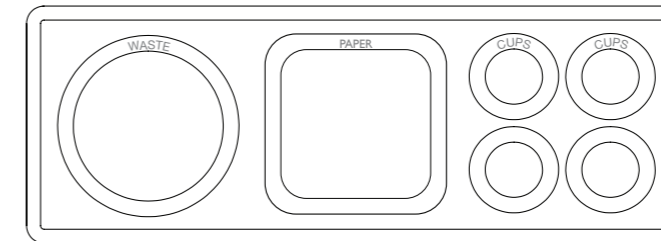

**DITCH 3 EN**

**Body:**  
In white textured finish (van Esch 9310) epoxy coated steel.  
**Bins:**  
Plastic, removable, 30 liters, provided per compartment.  
**Cup holder:**  
In white textured finish (van Esch 9310) epoxy coated steel, removable, provided per compartment suitable for cups.  
**Lettering:**  
In Avery 961 SC - Pearl Grey – PANTONE 434C.

**OPTIONS**

**Round flap for the round departments:**  
+ € 75,00 per flap

**Wheels:**  
+ € 27,00 per set of 4 pieces

**DITCH 3A EN**  
Text: WASTE – PAPER – PLASTIC

**DITCH 3B EN**  
Text: WASTE – PAPER – CUPS

**DITCH 3C EN**  
Text: WASTE – PAPER – ORGANIC WASTE

**DITCH 3D EN**  
Text: WASTE – PLASTIC – ORGANIC WASTE

**DITCH 3E EN**  
Text: WASTE – PLASTIC – CUPS