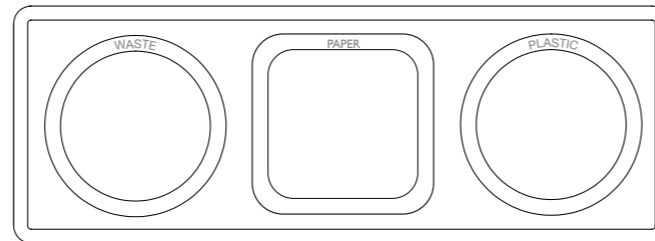

**DITCH 3 EN**

**Body:**  
In white textured finish (van Esch 9310) epoxy coated steel.  
**Bins:**  
Plastic, removable, 30 liters, provided per compartment.  
**Cup holder:**  
In white textured finish (van Esch 9310) epoxy coated steel, removable, provided per compartment suitable for cups.  
**Lettering:**  
In Avery 961 SC - Pearl Grey – PANTONE 434C.

**OPTIONS**

**Round flap for the round departments:**  
+ € 75,00 per flap

**Wheels:**  
+ € 27,00 per set of 4 pieces

**DITCH 3A EN**  
Text: WASTE – PAPER – PLASTIC

**DITCH 3B EN**  
Text: WASTE – PAPER – CUPS

**DITCH 3C EN**  
Text: WASTE – PAPER – ORGANIC WASTE

**DITCH 3D EN**  
Text: WASTE – PLASTIC – ORGANIC WASTE

**DITCH 3E EN**  
Text: WASTE – PLASTIC – CUPS