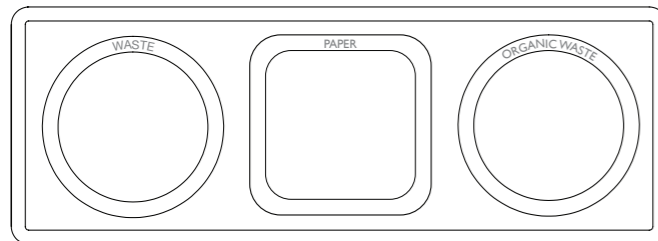

**DITCH 3 EN**

**Body:**  
In white textured finish (van Esch 9310) epoxy coated steel.  
**Bins:**  
Plastic, removable, 30 liters, provided per compartment.  
**Cup holder:**  
In white textured finish (van Esch 9310) epoxy coated steel, removable, provided per compartment suitable for cups.  
**Lettering:**  
In Avery 961 SC - Pearl Grey – PANTONE 434C.

**OPTIONS**

**Round flap for the round departments:**  
+ € 75,00 per flap

**Wheels:**  
+ € 27,00 per set of 4 pieces

**DITCH 3A EN**  
Text: WASTE – PAPER – PLASTIC

**DITCH 3B EN**  
Text: WASTE – PAPER – CUPS

**DITCH 3C EN**  
Text: WASTE – PAPER – ORGANIC WASTE

**DITCH 3D EN**  
Text: WASTE – PLASTIC – ORGANIC WASTE

**DITCH 3E EN**  
Text: WASTE – PLASTIC – CUPS