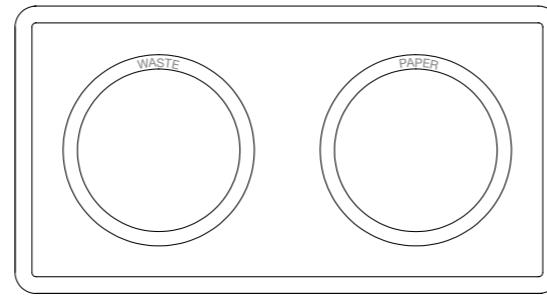

## DITCH 2 XL EN

**Body:**  
In white textured finish (van Esch 9310) epoxy coated steel.  
**Bins:**  
Plastic, removable, 45 liters, provided per compartment.  
**Lettering:**  
In Avery 961 SC - Pearl Grey – PANTONE 434C.

## OPTIONS

**Round flap for the round departments:**  
+ € 80,00 per flap

**Wheels:**  
+ € 29,00 per set of 4 pieces

DITCH 2A XL EN  
Text: WASTE – PAPER

DITCH 2B XL EN  
Text: WASTE – PLASTIC