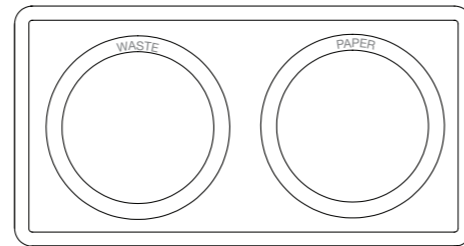

DITCH 2 EN

Body:
In white textured finish (van Esch 9310) epoxy coated steel.
Bins:
Plastic, removable, 30 liters, provided per compartment.
Lettering:
In Avery 961 SC - Pearl Grey – PANTONE 434C.

OPTIONS

Round flap for the round departments:
+ € 80,00 per flap

Wheels:
+ € 29,00 per set of 4 pieces

DITCH 2A EN
Text: WASTE – PAPER

DITCH 2B EN
Text: WASTE – PLASTIC