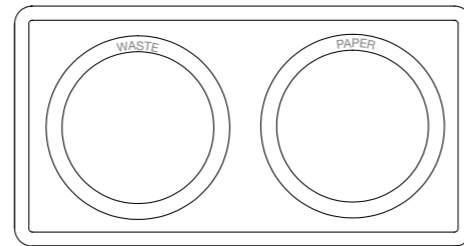

DITCH 2 EN

Body:

In white textured finish (van Esch 9310) epoxy coated steel.

Bins:

Plastic, removable, 30 liters, provided per compartment.

Lettering:

In Avery 961 SC - Pearl Grey – PANTONE 434C.

OPTIONS

Round flap for the round departments:

+ € 75,00 per flap

Wheels:

+ € 27,00 per set of 4 pieces

DITCH 2A EN
Text: WASTE – PAPER

DITCH 2B EN
Text: WASTE – PLASTIC